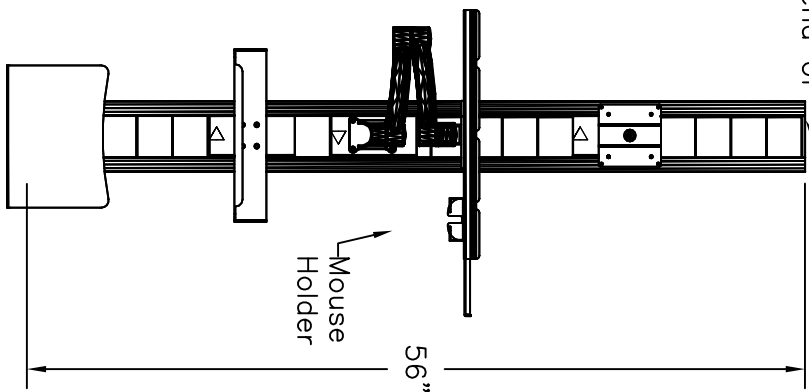

(2) Safety
Stopper
Screws at
each end of
track

FRONT VIEW

SIDE VIEW

ISOMETRIC VIEW

*Dell Optiplex
780, USFF

DRAWN BY: VGM/PR DATE: 07-21-11

A P P R O V E D

ENG :

MFG :

QA :

SCALE : AS SHOWN SHEET : 1 OF 1

DESCRIPTION :

USED ON :

PATH : F:\ASSY\WALL MOUNTS\VERTICAL\WMM56

NUMBER WMM_56_1E_1KBZ_1C_1SH-01

REV: SIZE A