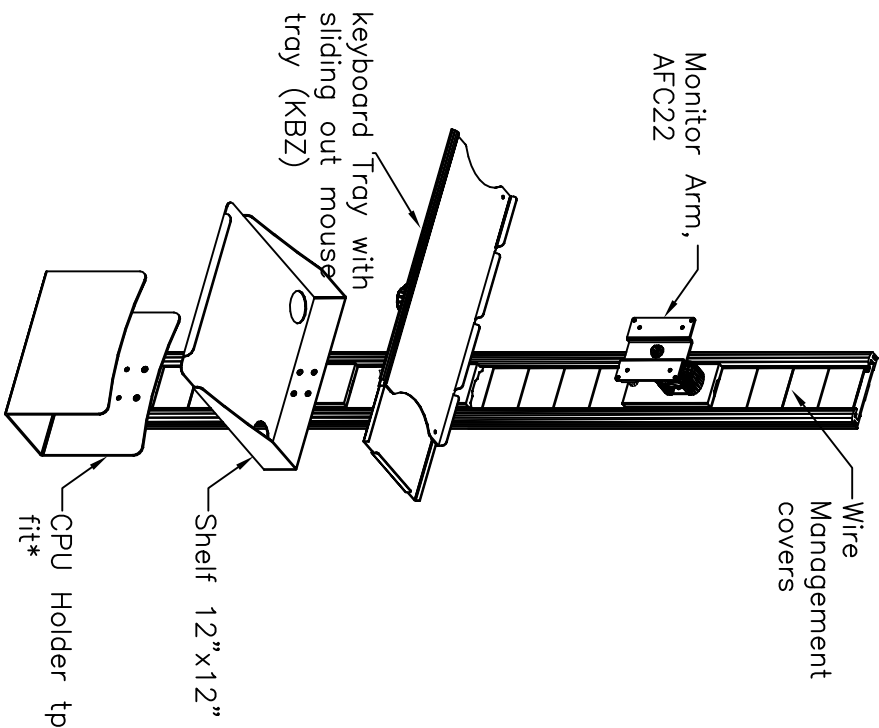

(2) Safety
Stopper
Screws at
each end of
track

FRONT VIEW

SIDE VIEW

ISOMETRIC VIEW

*Dell Optiplex
780, USFF

DRAWN BY: VGM/PR DATE: 07-21-11

A P P R O V E D

ENG :

MFG :

QA :

SCALE : AS SHOWN SHEET : 1 OF 1

DESCRIPTION :

USED ON :

PATH : F:\ASSY\WALL MOUNTS\VERTICAL\WMM56

NUMBER WMM_56_1E_1KBZ_1C_1SH-01

REV: SIZE A