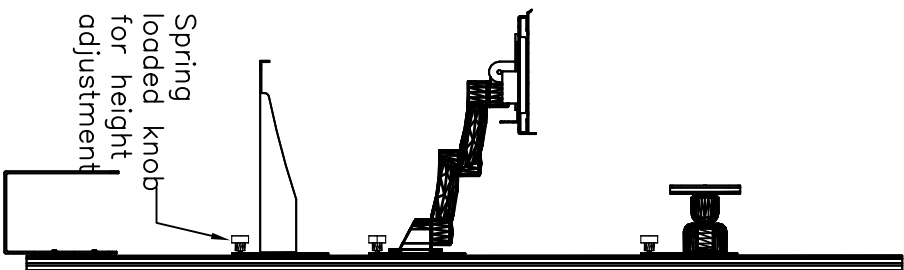

(2) Safety
Stopper
Screws at
each end of
track

FRONT VIEW

SIDE VIEW

ISOMETRIC VIEW

*Dell Optiplex
780, USFF

DRAWN BY: VGM/PR DATE: 07-21-11

A P P R O V E D

ENG :

MFG :

QA :

SCALE : AS SHOWN SHEET : 1 OF 1

DESCRIPTION :

USED ON :

PATH : F:\ASSY\WALL MOUNTS\VERTICAL\WMM56

NUMBER WMM_56_1E_1KBZ_1C_1SH-01

REV: SIZE A