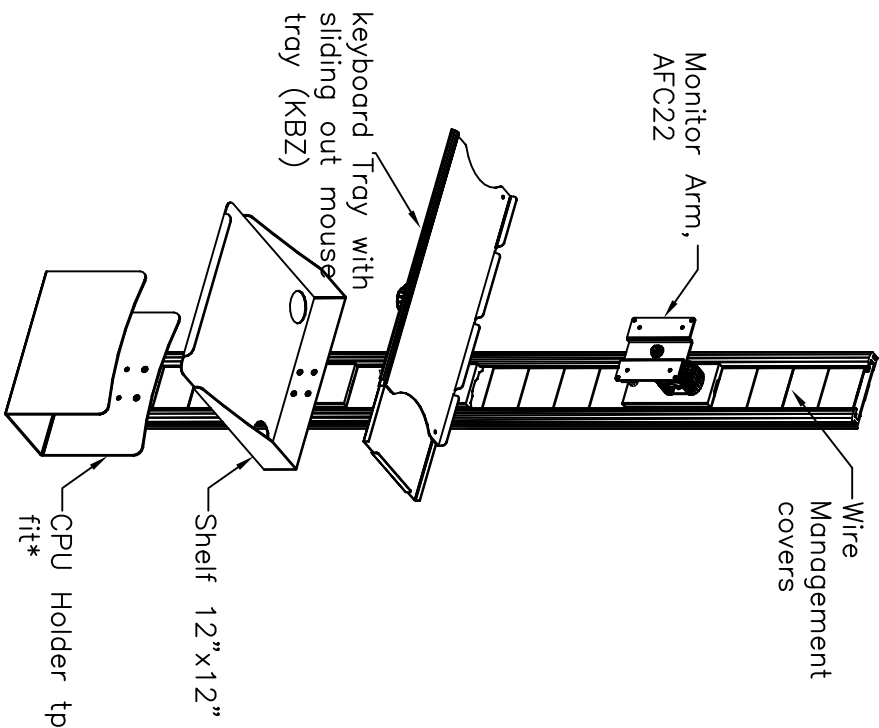

(2) Safety
Stopper
Screws at
each end of
track

FRONT VIEW

SIDE VIEW

ISOMETRIC VIEW

*Dell Optiplex
780, USFF

DRAWN BY : VGM/PR DATE: 07-21-11

A P P R O V E D

ENG :

MFG :

QA :

SCALE : AS SHOWN SHEET : 1 OF 1

DESCRIPTION :

USED ON :

PATH :
F:\ASSY\WALL MOUNTS\VERTICAL\WMM56

NUMBER
WMM_56_1E_1KBZ_1C_1SH-01

REV: SIZE
A