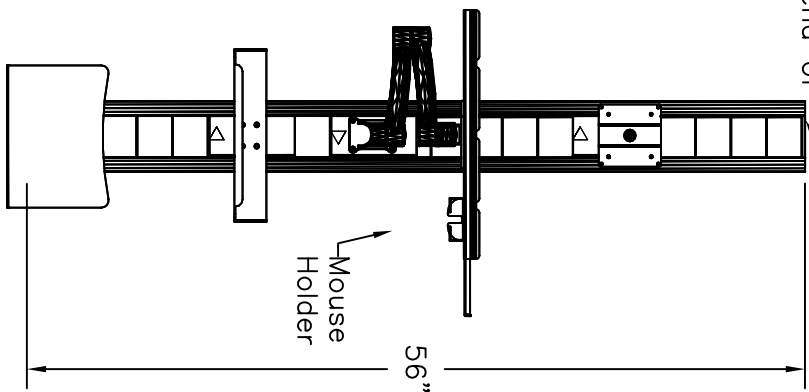

(2) Safety
Stopper
Screws at
each end of
track

FRONT VIEW

SIDE VIEW

ISOMETRIC VIEW

*Dell Optiplex
780, USFF

DRAWN BY : VGM/PR DATE: 07-21-11

A P P R O V E D

ENG :

MFG :

QA :

SCALE : AS SHOWN SHEET : 1 OF 1

DESCRIPTION :

USED ON :

PATH :
F:\ASSY\WALL MOUNTS\VERTICAL\WMM56

NUMBER
WMM_56_1E_1KBZ_1C_1SH-01

REV: SIZE
A