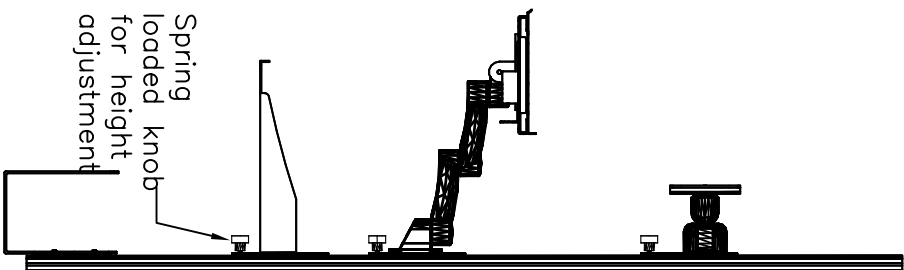

(2) Safety
Stopper
Screws at
each end of
track

FRONT VIEW

SIDE VIEW

ISOMETRIC VIEW

*Dell Optiplex
780, USFF

DRAWN BY : VGM/PR DATE: 07-21-11

A P P R O V E D

ENG :

MFG :

QA :

SCALE : AS SHOWN SHEET : 1 OF 1

DESCRIPTION :

USED ON :

PATH :
F:\ASSY\WALL MOUNTS\VERTICAL\WMM56

NUMBER
WMM_56_1E_1KBZ_1C_1SH-01

REV: SIZE
A