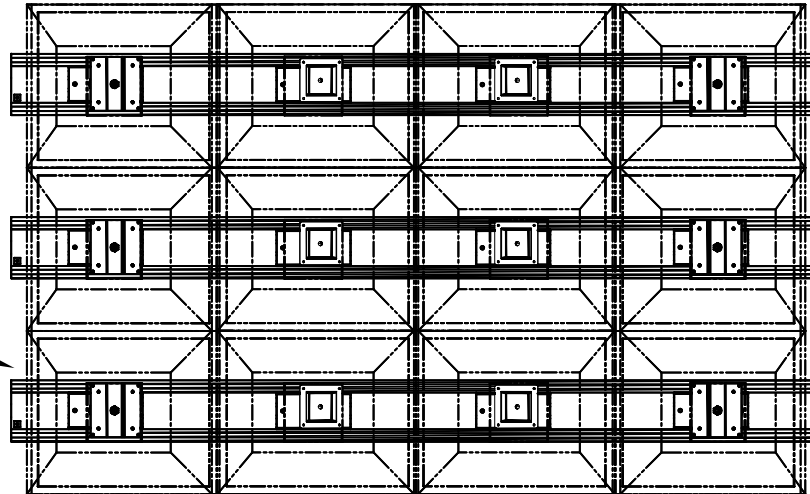

Monitor Mounts*
on (3) 66" Tracks

Monitor Mounts*
(6)AFC22-center monitors
(6)AFC18-outer monitors

FRONT VIEW

NOTES : Maximum Weight of Monitor 19lbs each Drawing showing regular 19" Monitors	MATERIAL : AS NOTED ABOVE	DRAWN BY : MK	DATE: 12/14/09	DESCRIPTION : Video Wall
	TOLERANCES UNLESS OTHERWISE SPECIFIED FRACTIONAL ±1/64 2 PLC. DEC. ±.01 3PLC. DEC. ±.001 ANGULAR ±.5° FINISH √	ENG : MFG : QA :	USED ON : PATH : Final Assmbl/Wall Mounts/2009/Horiztl	
		SCALE : N.T.S.	SHEET : 1 OF 1	FOLDER : REV: SIZE A