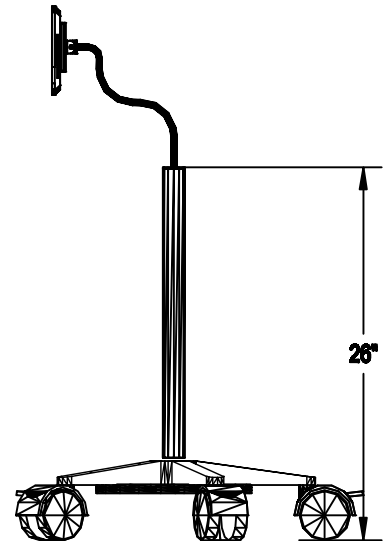

Connect Tablet Holder : NOT SHOWN BUT TO BE INCLUDED (SIZE TBD)

Tablet holder on goose neck arm (Manfrotto 237 (2896) Flex Arm or similar)

(4") Casters  
(2) Locking  
24" Plastic base  
Weights(2)

NOTES:

TOLERANCES UNLESS OTHERWISE SPECIFIED  
FRACTIONAL ±1/64  
2 PLG. DEC. ±.01  
3PLG. DEC. ±.001  
ANGULAR  
FINISH

DRAWN BY: GM

DATE: 11/29/13

DESCRIPTION :  
TABLET CART

APPROVED

USED ON :

PATH : MAXFLEX/TABLET CART/TBC360

ENG :

MFG :

QA :

NUMBER : TBC360-GN-201

SCALE: AS SHOWN

SHEET: 1 OF 1

REV: SIZE  
2 A