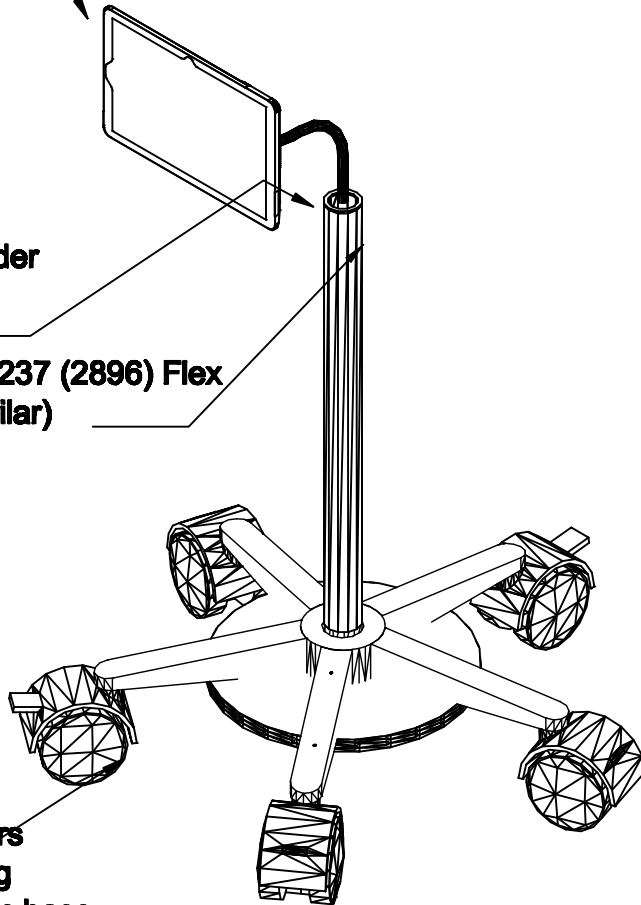

Connect Tablet Holder : NOT SHOWN BUT TO BE INCLUDED (SIZE TBD)

Tablet holder on goose neck arm (Manfrotto 237 (2896) Flex Arm or similar)

(4") Casters  
(2) Locking  
24" Plastic base  
Weights(2)

NOTES:

TOLERANCES UNLESS OTHERWISE SPECIFIED  
FRACTIONAL ±1/64  
2 PLG. DEC. ±.01  
3PLG. DEC. ±.001  
ANGULAR  
FINISH

DRAWN BY: GM

DATE: 11/29/13

DESCRIPTION :  
TABLET CART

APPROVED

USED ON :

PATH : MAXFLEX/TABLET CART/TBC360

ENG :

MFG :

QA :

NUMBER : TBC360-GN-201

SCALE: AS SHOWN

SHEET: 1 OF 1

REV: SIZE  
2 A