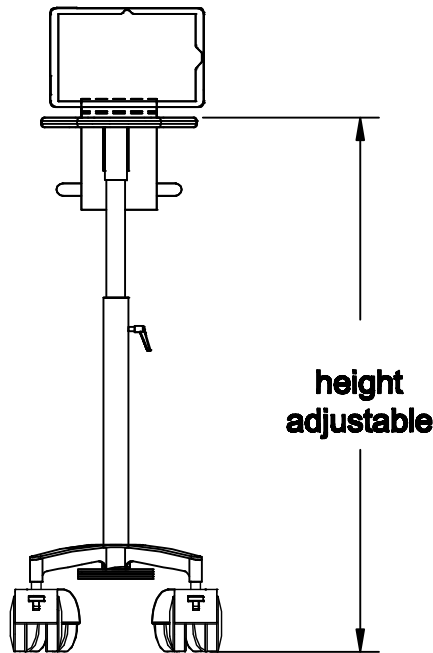

TOP VIEW

ISOMETRIC VIEW

FRONT VIEW

REAR ISO VIEW

	DRAWN BY : VGM		DATE:02-25-13		DESCRIPTION : LAPTOP CART
	A P P R O V E D				
TOLERANCES UNLESS OTHERWISE SPECIFIED *Height range + -1" 3PLC. DEC. ±.25"	ENG :		USED ON :		
	MFG :		PATH : Maxflex/Tablet Cart/		
	QA :		PDF NAME: TBC150-201		
	SCALE: N.T.S.	SHEET : 1 of 1			