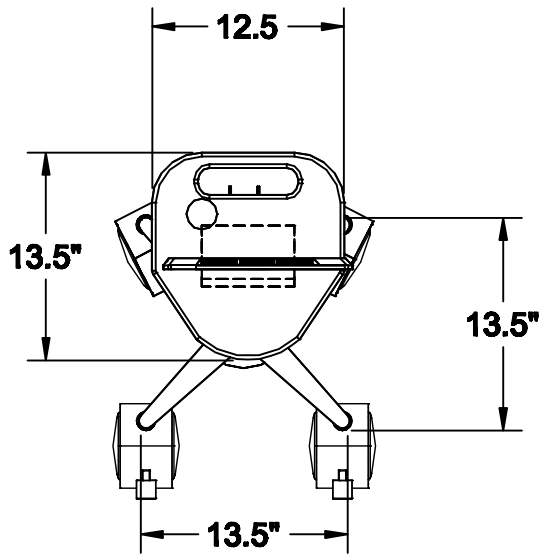

TOP VIEW

ISOMETRIC VIEW

FRONT VIEW

REAR ISO VIEW

	DRAWN BY : VGM		DATE:02-25-13		DESCRIPTION : LAPTOP CART
	A P P R O V E D				
TOLERANCES UNLESS OTHERWISE SPECIFIED *Height range + -1" 3PLC. DEC. ±.25"	ENG :		USED ON :		
	MFG :		PATH : Maxflex/Tablet Cart/		
	QA :		PDF NAME: TBC150-201		
	SCALE: N.T.S.	SHEET : 1 of 1			