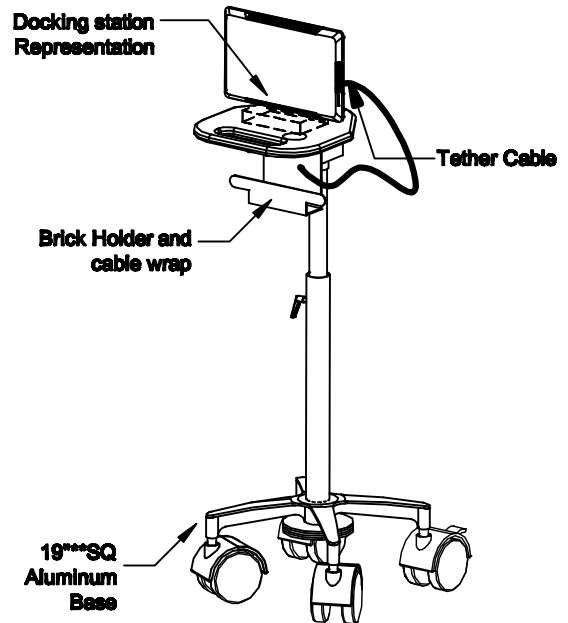

TOP VIEW

ISOMETRIC VIEW

FRONT VIEW

REAR ISO VIEW

	DRAWN BY : VGM		DATE:02-25-13		DESCRIPTION : LAPTOP CART
	A P P R O V E D				
TOLERANCES UNLESS OTHERWISE SPECIFIED *Height range + -1" 3PLC. DEC. ±.25"	ENG :		USED ON :		
	MFG :		PATH : Maxflex/Tablet Cart/		
	QA :		PDF NAME: TBC150-201		
	SCALE: N.T.S.	SHEET : 1 of 1			