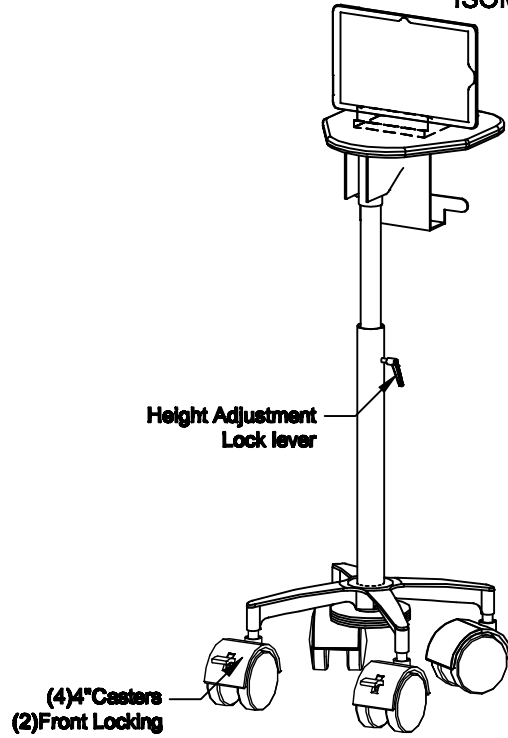

TOP VIEW

ISOMETRIC VIEW

FRONT VIEW

REAR ISO VIEW

	DRAWN BY : VGM		DATE:02-25-13		DESCRIPTION : LAPTOP CART
	A P P R O V E D				
TOLERANCES UNLESS OTHERWISE SPECIFIED *Height range + -1" 3PLC. DEC. ±.25"	ENG :		USED ON :		
	MFG :		PATH : Maxflex/Tablet Cart/		
	QA :		PDF NAME: TBC150-201		
	SCALE: N.T.S.	SHEET : 1 of 1			