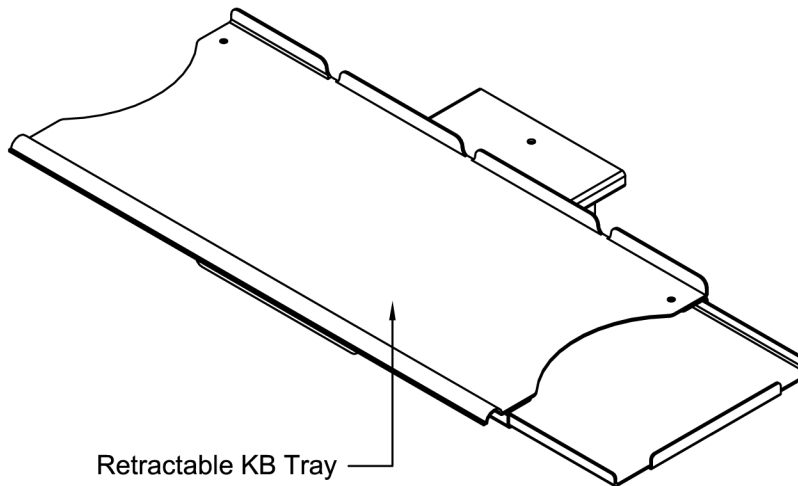

Mounted to wall

REAR ISO VIEW

Retractable KB Tray  
17.5"W x 9.2"D  
with sliding Mouse Tray

FRONT ISO VIEW

SIDE VIEW

Mouse Holder

WALL

NOTES :

MATERIAL :

DRAWN BY : PR

DATE: 08/13/10

DESCRIPTION :

Wall Mount Metal Keyboard

A P P R O V E D

USED ON :

TOLERANCES UNLESS OTHERWISE SPECIFIED