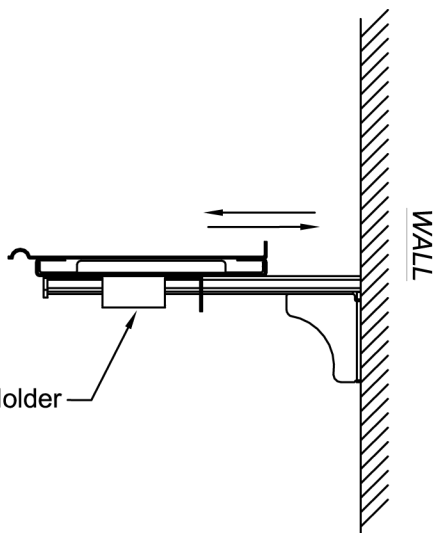

Mounted to wall

REAR ISO VIEW

Retractable KB Tray  
17.5"W x 9.2"D  
with sliding Mouse Tray

FRONT ISO VIEW

SIDE VIEW

Mouse Holder

WALL

NOTES :

MATERIAL :

DRAWN BY : PR

DATE: 08/13/10

DESCRIPTION :

Wall Mount Metal Keyboard

A P P R O V E D

USED ON :

TOLERANCES UNLESS OTHERWISE SPECIFIED

REV: SIZE

A

SCALE : N.T.S.

SHEET : 1 OF 1