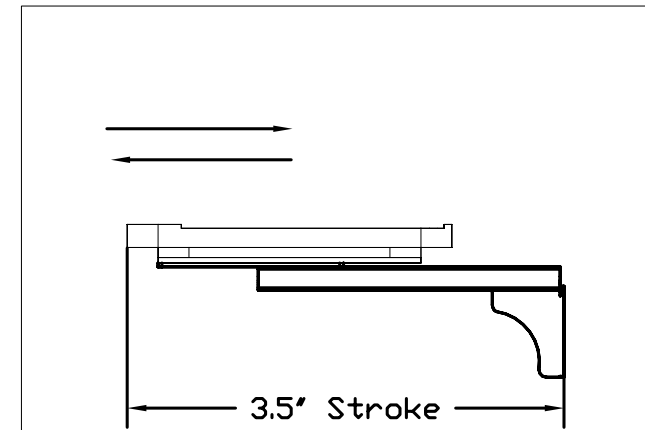

Retractable Wall mounting KB Arm
with plastic Tray and sliding mouse tray

ISO VIEW

SIDE VIEW

NOTES : Tray does not fold	MATERIAL :	DRAWN BY : VGM	DATE: 04/07/09	DESCRIPTION :
	TOLERANCES UNLESS OTHERWISE SPECIFIED	A P P R O V E D		WM-TR with Plastic Tray
	FRACTIONAL ±1/64	ENG :		USED ON :
	2 PLC. DEC. ±.01	MFG :		
	3PLC. DEC. ±.001	QA :		PATH :
	ANGULAR ±.5°			L\Final\Accessories\KB\WM KB\
	FINISH √32	SCALE : N.T.S.	SHEET : 1 OF 1	PDF NAME: WM_TR
				REV: SIZE A