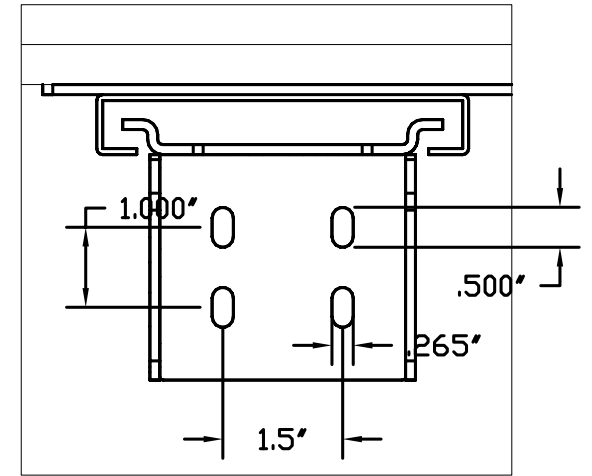

Retractable Wall mounting KB Arm
with plastic Tray and sliding mouse tray

ISO VIEW

SIDE VIEW

NOTES : Tray does not fold	MATERIAL :	DRAWN BY : VGM	DATE: 04/07/09	DESCRIPTION :
	TOLERANCES UNLESS OTHERWISE SPECIFIED	A P P R O V E D		WM-TR with Plastic Tray
	FRACTIONAL ±1/64	ENG :		USED ON :
	2 PLC. DEC. ±.01	MFG :		
	3PLC. DEC. ±.001	QA :		PATH :
	ANGULAR ±.5°			L\Final\Accessories\KB\WM KB\
	FINISH √32	SCALE : N.T.S.	SHEET : 1 OF 1	PDF NAME: WM_TR
				REV: SIZE A