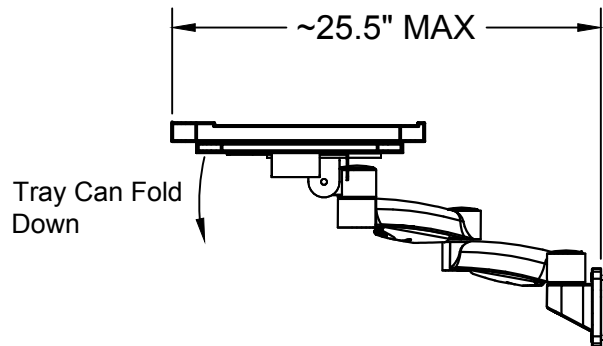

TOP VIEW

ISOMETRIC VIEW

Articulating Z Arm  
AFCZ5-88

SIDE VIEW

NOTES :

MATERIAL :

DRAWN BY: BD

DATE: 7/1/16

DESCRIPTION :

Wall Mount KB Tray on Z-arm

A P P R O V E D

USED ON :

TOLERANCES UNLESS OTHERWISE SPECIFIED

FRACTIONAL ±1/64  
2 PLC. DEC. ±.01  
3 PLC. DEC. ±.001  
ANGULAR ±5°  
FINISH 32

ENG :

MFG :

QA :

PATH :  
\\Fin.Assy\Accessories\Keyboard Arm & Trays\

PDF NAME:  
WM\_Z588\_KB82\_01

SCALE: 1-1/2" ≈ 1' - 0"

SHEET: 1 OF 1

SIZE  
A4