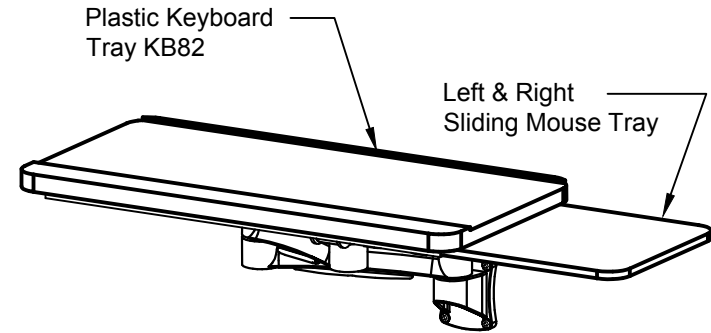

TOP VIEW

ISOMETRIC VIEW

Articulating Z Arm  
AFCZ5-88

SIDE VIEW

NOTES :

MATERIAL :

DRAWN BY: BD

DATE: 7/1/16

DESCRIPTION :

Wall Mount KB Tray on Z-arm

A P P R O V E D

USED ON :

TOLERANCES UNLESS OTHERWISE SPECIFIED

FRACTIONAL ±1/64  
2 PLC. DEC. ±.01  
3 PLC. DEC. ±.001  
ANGULAR ±5°  
FINISH 32

ENG :

MFG :

QA :

PATH :  
\\Fin.Assy\Accessories\Keyboard Arm & Trays\

PDF NAME:  
WM\_Z588\_KB82\_01

SCALE: 1-1/2" ≈ 1' - 0"

SHEET: 1 OF 1

SIZE  
A4