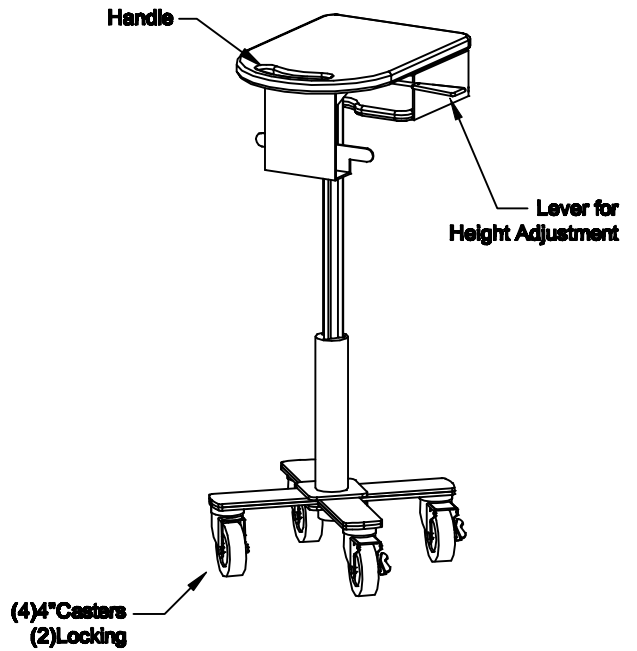

TOP VIEW

REAR ISO VIEW

FRONT VIEW

ISOMETRIC VIEW

	DRAWN BY : VGM/YN/LV	DATE: 1/20/17	DESCRIPTION :
	A P P R O V E D		TABLET CART
TOLERANCES UNLESS OTHERWISE SPECIFIED *Height range + -1" 3PLC. DEC. ±.25"	ENG :		SKU NUMBER :
	MFG :		772099
	QA :		PATH :
	SCALE: N.T.S.	SHEET : 1 of 1	VF.Assy\Maxflex\Tablet Cart\TBC-150\
			PDF NAME: TBC150-KB-102