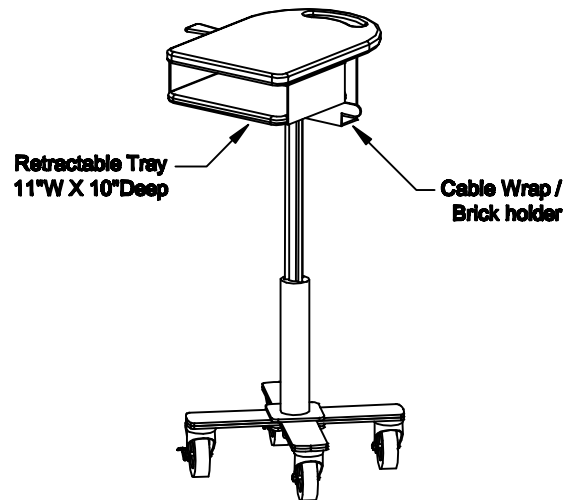

TOP VIEW

REAR ISO VIEW

FRONT VIEW

ISOMETRIC VIEW

	DRAWN BY : VGM/YN/LV	DATE: 1/20/17	DESCRIPTION :
	A P P R O V E D		TABLET CART
TOLERANCES UNLESS OTHERWISE SPECIFIED *Height range + -1" 3PLC. DEC. ±.25"	ENG :		SKU NUMBER :
	MFG :		772099
	QA :		PATH :
	SCALE: N.T.S.	SHEET : 1 of 1	VF.Assy\Maxflex\Tablet Cart\TBC-150\
			PDF NAME: TBC150-KB-102