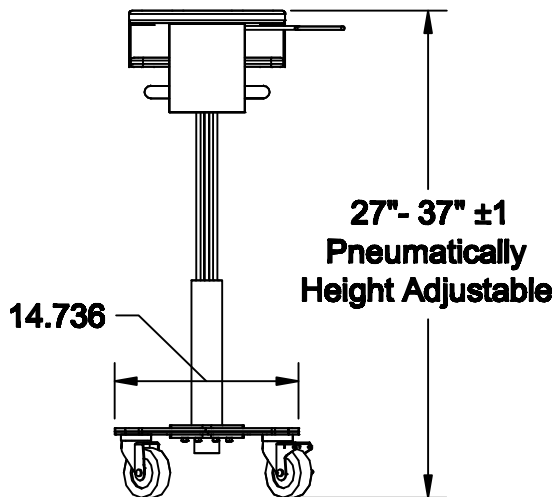

TOP VIEW

REAR ISO VIEW

FRONT VIEW

ISOMETRIC VIEW

	DRAWN BY : VGM/YN/LV	DATE: 1/20/17	DESCRIPTION :
	A P P R O V E D		TABLET CART
TOLERANCES UNLESS OTHERWISE SPECIFIED *Height range + -1" 3PLC. DEC. ±.25"	ENG :		SKU NUMBER :
	MFG :		772099
	QA :		PATH :
	SCALE: N.T.S.	SHEET : 1 of 1	VF.Assy\Maxflex\Tablet Cart\TBC-150\
			PDF NAME: TBC150-KB-102