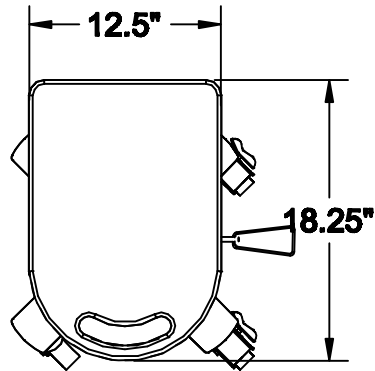

TOP VIEW

REAR ISO VIEW

FRONT VIEW

ISOMETRIC VIEW

	DRAWN BY : VGM/YN/LV	DATE: 1/20/17	DESCRIPTION :
	A P P R O V E D		TABLET CART
TOLERANCES UNLESS OTHERWISE SPECIFIED *Height range + -1" 3PLC. DEC. ±.25"	ENG :		SKU NUMBER :
	MFG :		772099
	QA :		PATH :
	SCALE: N.T.S.	SHEET : 1 of 1	VF.Assy\Maxflex\Tablet Cart\TBC-150\
			PDF NAME: TBC150-KB-102