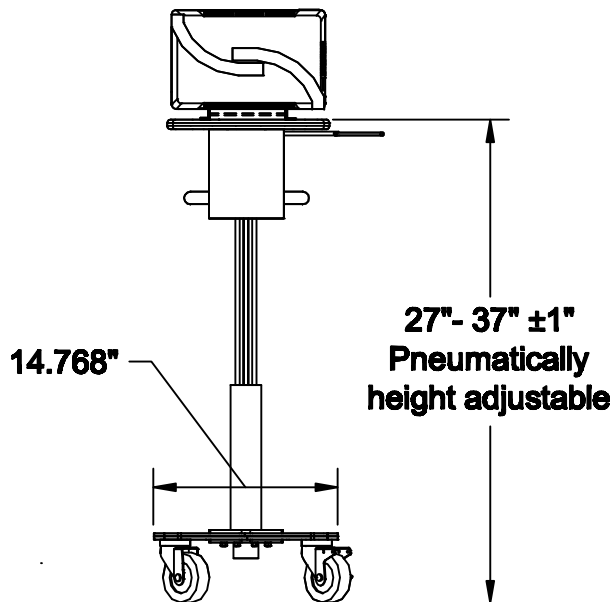

TOP VIEW

ISOMETRIC VIEW

FRONT VIEW

REAR ISO VIEW

DRAWN BY : VGMLV

DATE:1-20-17

DESCRIPTION :

LAPTOP CART

A P P R O V E D

TOLERANCES UNLESS OTHERWISE SPECIFIED
*Height range + -1"

ENG :

SKU NUMBER :

772095

MFG :

PATH :

Maxflex/Tablet Cart/

QA :

PDF NAME:

TBC150-520

3PLC. DEC. ±.25"

SCALE: N.T.S.

SHEET : 1 of 1