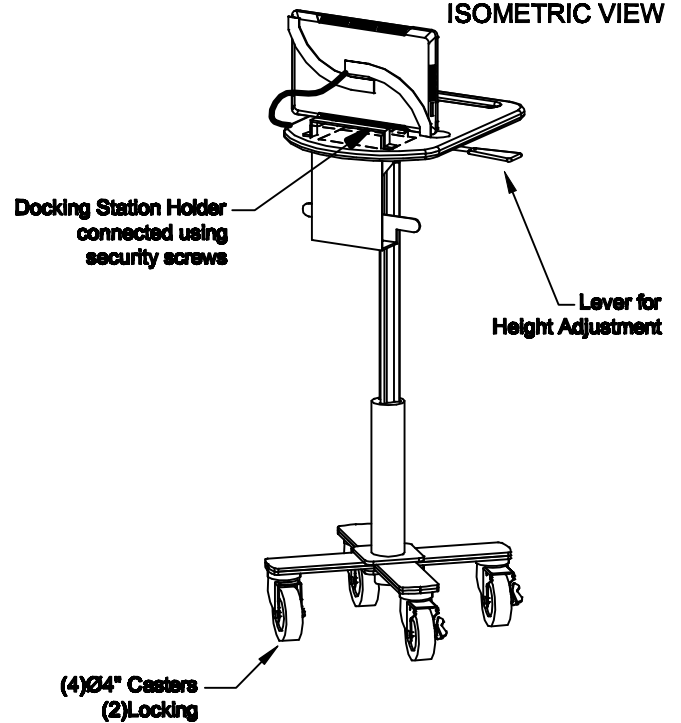

TOP VIEW

ISOMETRIC VIEW

FRONT VIEW

REAR ISO VIEW

DRAWN BY : VGMLV

DATE:1-20-17

DESCRIPTION :

LAPTOP CART

A P P R O V E D

TOLERANCES UNLESS OTHERWISE SPECIFIED
*Height range + -1"

ENG :

SKU NUMBER :

772095

MFG :

PATH :

Maxflex/Tablet Cart/

QA :

PDF NAME:

TBC150-520

3PLC. DEC. ±.25"

SCALE: N.T.S.

SHEET : 1 of 1