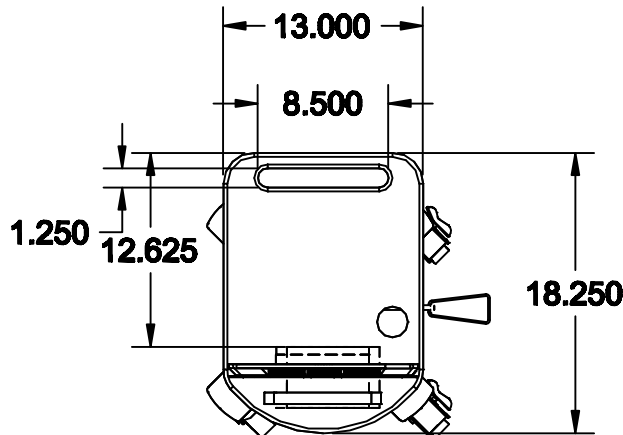

TOP VIEW

ISOMETRIC VIEW

FRONT VIEW

REAR ISO VIEW

DRAWN BY : VGMLV

DATE:1-20-17

DESCRIPTION :

LAPTOP CART

A P P R O V E D

TOLERANCES UNLESS OTHERWISE SPECIFIED
*Height range + -1"

ENG :

SKU NUMBER :

772095

MFG :

PATH :

Maxflex/Tablet Cart/

QA :

PDF NAME:

TBC150-520

3PLC. DEC. ±.25"

SCALE: N.T.S.

SHEET : 1 of 1