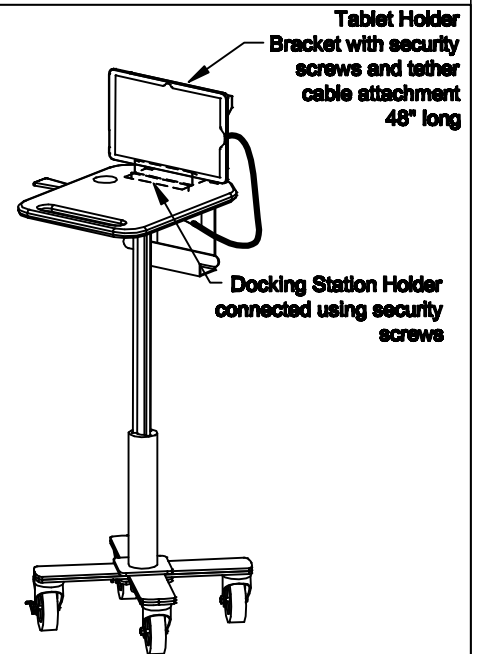

TOP VIEW

ISOMETRIC VIEW

FRONT VIEW

REAR ISO VIEW

DRAWN BY : VGMLV

DATE:1-20-17

DESCRIPTION :

LAPTOP CART

A P P R O V E D

TOLERANCES UNLESS OTHERWISE SPECIFIED
*Height range + -1"

ENG :

SKU NUMBER :

772095

MFG :

PATH :

Maxflex/Tablet Cart/