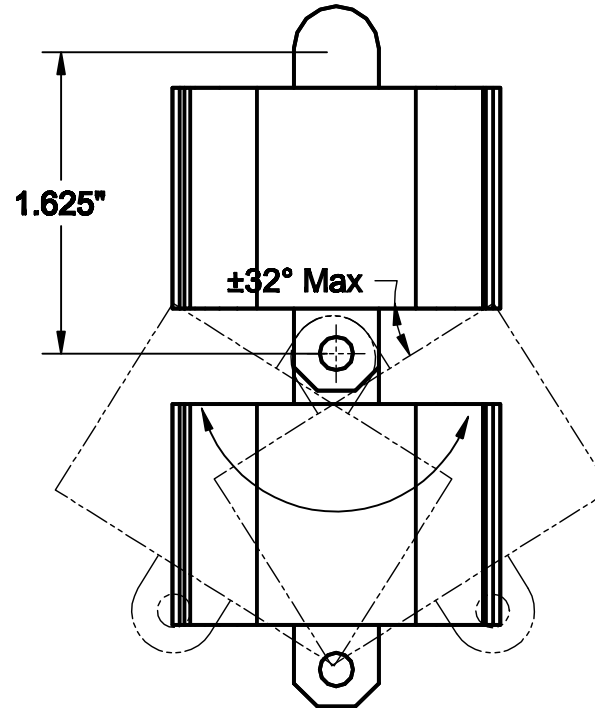

**TOP VIEW**

**SIDE VIEW**

**ISOMETRIC VIEW**  
SCALE: ~6" = 1' - 0"

**NOTES:**

1. Shown 2 links
2. WMF100 has 18 links plus ends, total length - 32".
3. WMF200 has 36 links plus ends, total length - 62".

**MATERIAL:**

TOLERANCES UNLESS OTHERWISE SPECIFIED

FRACTIONAL ±1/64  
2 PLC. DEC. ±.01  
3PLC. DEC. ±.001  
ANGULAR  
FINISH

**DRAWN BY: BD**

**DATE: 01/21/14**

**DESCRIPTION:**

**Wire Management Flexible**

**PDF NAME:**

**WMF-element\_01**

**REV: SIZE**

**. A**

**SCALE: 1' - 0" = 1' - 0"**

**SHEET: 1 OF 1**