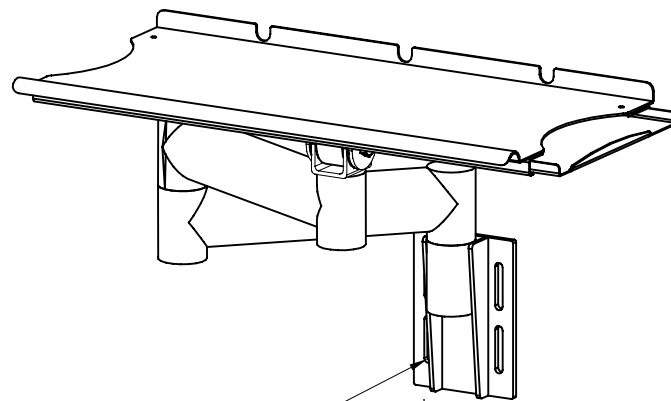

Slide in-out mouse tray to either side for either right or left hand use.

Slide in-out mouse tray to either side for either right or left hand use.

Wall mounting plate

MATERIAL :  
AS NOTED ABOVE

TOLERANCES UNLESS OTHERWISE SPECIFIED  
FRACTIONAL ±1/64  
2 PLC. DEC. ±.01  
3PLC. DEC. ±.001  
ANGULAR ±.5°  
FINISH √