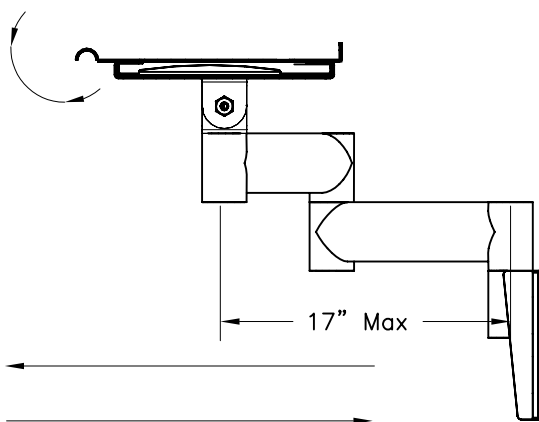

Slide in-out mouse tray to either side for either right or left hand use.

Slide in-out mouse tray to either side for either right or left hand use.

Wall mounting plate

MATERIAL :  
AS NOTED ABOVE

TOLERANCES UNLESS OTHERWISE SPECIFIED  
FRACTIONAL ±1/64  
2 PLC. DEC. ±.01  
3PLC. DEC. ±.001  
ANGULAR ±.5°  
FINISH √

PATH : F.Assmby\Accessories\Keyboard accessory

QA :

NUMBER : WM-ZKB 1

SCALE : N.T.S.

FOLDER :

REV: SIZE  
A