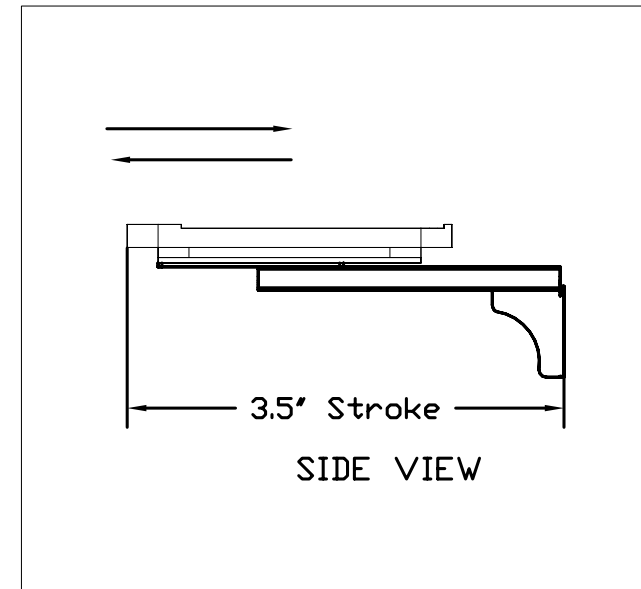

Retractable Wall mounting KB Arm
with plastic Tray and sliding mouse tray

ISO VIEW

SIDE VIEW

NOTES : Tray does not fold	MATERIAL :	DRAWN BY : VGM	DATE: 04/07/09	DESCRIPTION :
	TOLERANCES UNLESS OTHERWISE SPECIFIED	A P P R O V E D		WM-TR with Plastic Tray
	FRACTIONAL ±1/64	ENG :		USED ON :
	2 PLC. DEC. ±.01	MFG :		
	3PLC. DEC. ±.001	QA :		PATH :
	ANGULAR ±.5°			L\Final\Accessories\KB\WM KB\
	FINISH √	SCALE : N.T.S.	SHEET : 1 OF 1	PDF NAME: WM_TR
				REV: SIZE A