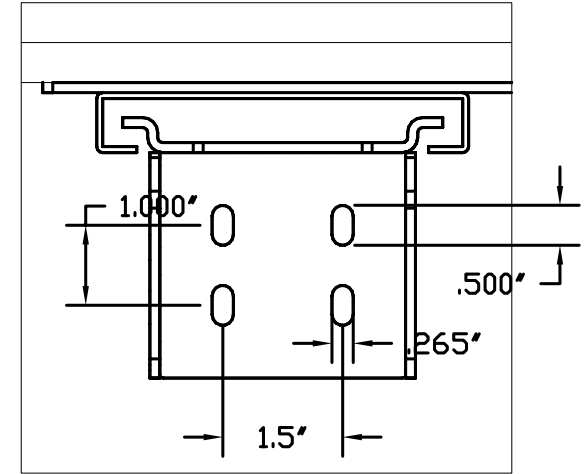

Retractable Wall mounting KB Arm
with plastic Tray and sliding mouse tray

ISO VIEW

SIDE VIEW

NOTES : Tray does not fold	MATERIAL :	DRAWN BY : VGM	DATE: 04/07/09	DESCRIPTION :
	TOLERANCES UNLESS OTHERWISE SPECIFIED	A P P R O V E D		WM-TR with Plastic Tray
	FRACTIONAL ±1/64	ENG :		USED ON :
	2 PLC. DEC. ±.01	MFG :		
	3PLC. DEC. ±.001	QA :		PATH :
	ANGULAR ±.5°			L\Final\Accessories\KB\WM KB\
	FINISH √	SCALE : N.T.S.	SHEET : 1 OF 1	PDF NAME: WM_TR
				REV: SIZE A