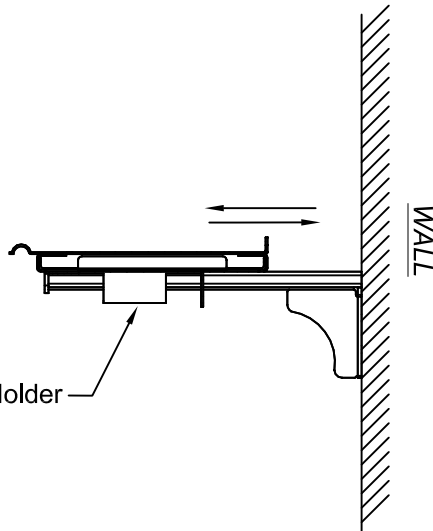

Mounted to wall

REAR ISO VIEW

Mouse Holder

SIDE VIEW

Retractable KB Tray
17.5"W x 8"D
with sliding Mouse Tray

FRONT ISO VIEW

NOTES :

MATERIAL :

DRAWN BY : PR

DATE: 08/13/10

DESCRIPTION :

Wall Mount Metal Keyboard

A P P R O V E D

USED ON :

TOLERANCES UNLESS OTHERWISE SPECIFIED

FRACTIONAL ±1/64

2 PLC. DEC. ±.01

3PLC. DEC. ±.001

ANGULAR ±.5°

FINISH √32

ENG :

MFG :

QA :

PATH :