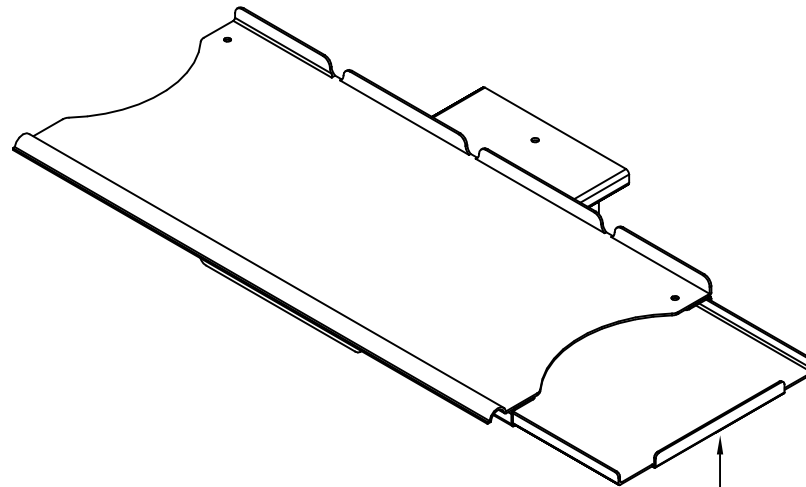

Mounted to wall

REAR ISO VIEW

Mouse Holder

SIDE VIEW

Retractable KB Tray
17.5"W x 8"D
with sliding Mouse Tray

FRONT ISO VIEW

NOTES :

MATERIAL :

DRAWN BY : PR

DATE: 08/13/10

DESCRIPTION :

Wall Mount Metal Keyboard

A P P R O V E D

USED ON :

TOLERANCES UNLESS OTHERWISE SPECIFIED

FRACTIONAL ±1/64