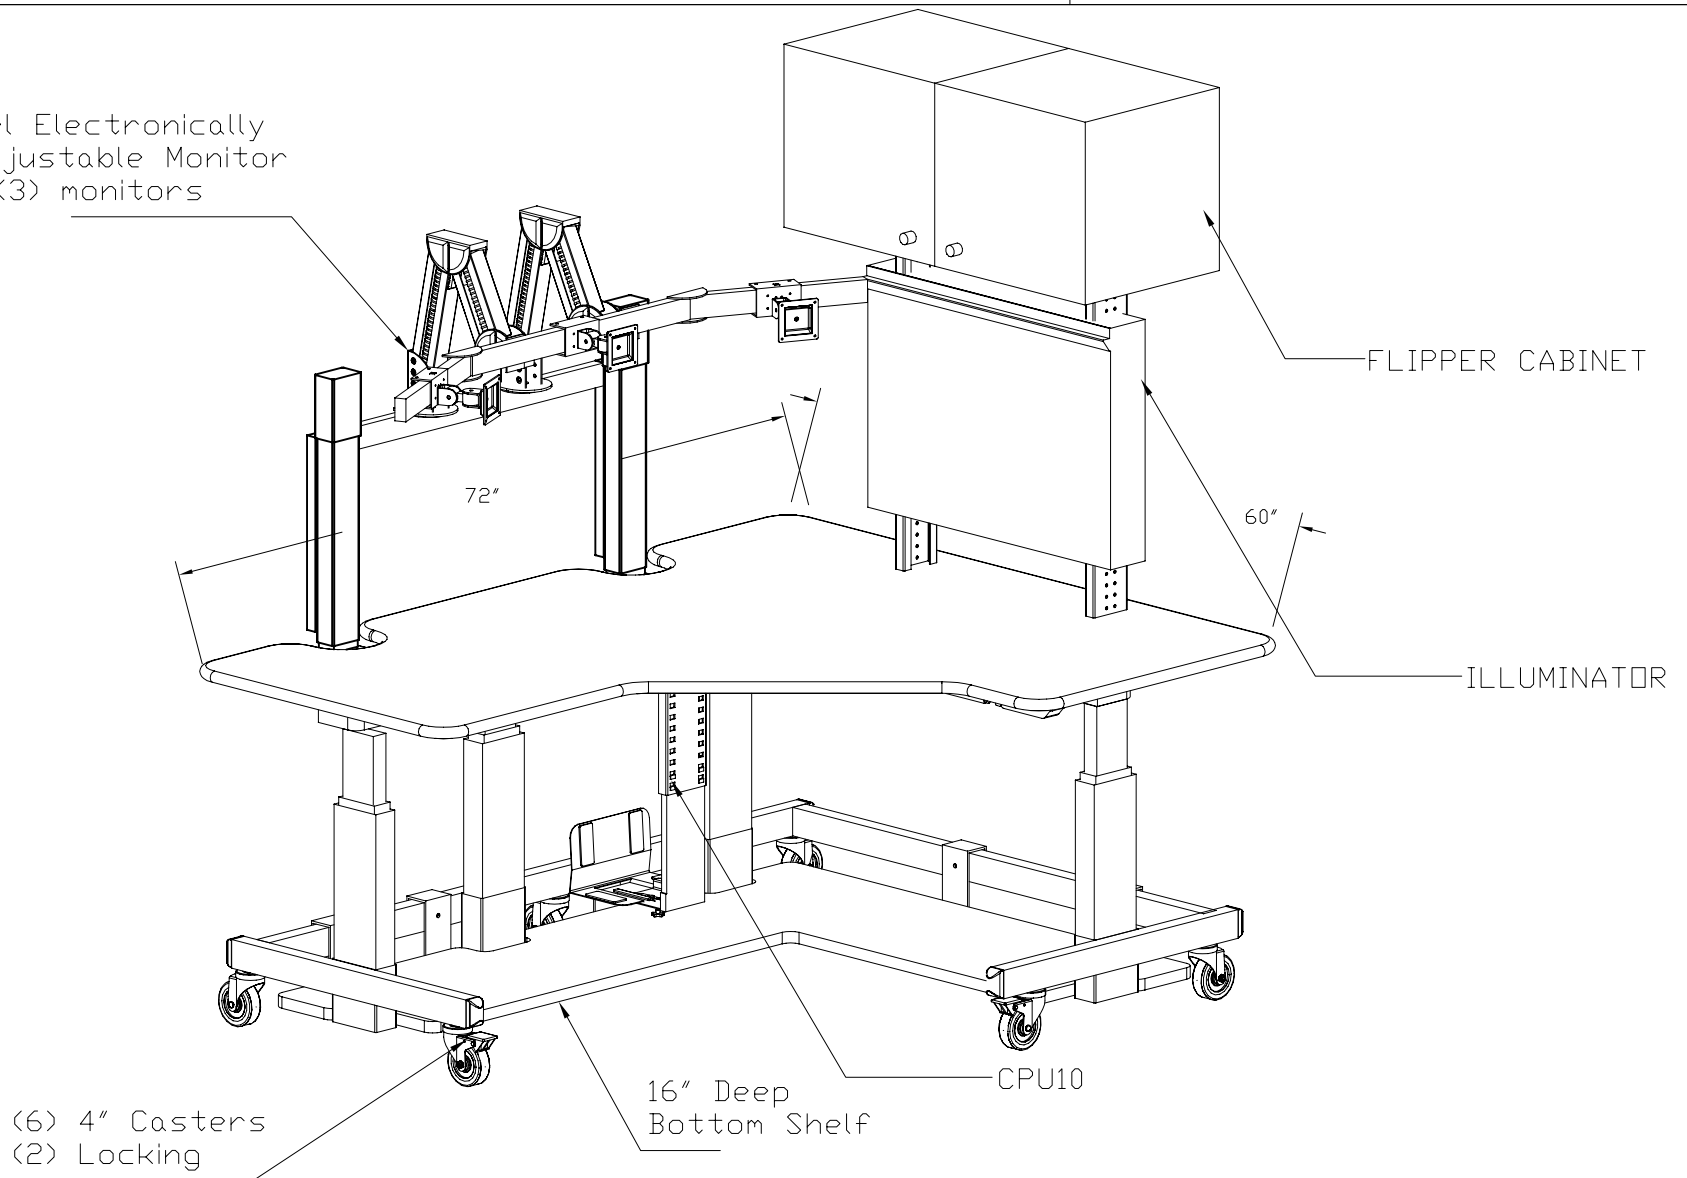

Flat Panel Electronically
Height Adjustable Monitor
Arm for (3) monitors

NOTES :	MATERIAL :	DRAWN BY :	DATE:	DESCRIPTION :
	AS NOTED ABOVE	PES	04/19/06	CET72603030
	TOLERANCES UNLESS OTHERWISE SPECIFIED	A P P R O V E D		USED ON :
	FRACTIONAL ±1/64	ENG :		PATH :
	2 PLC. DEC. ±.01	MFG :		F.Assembly\MaxFlex\ETCorner\7260
3 PLC. DEC. ±.001	QA :		PDF NAME:	
ANGULAR ±.5°	SCALE : N.T.S.	SHEET : 1 OF 1	CET72603030_S_1620_3F_00_0_B_AT0_01	
FINISH √				