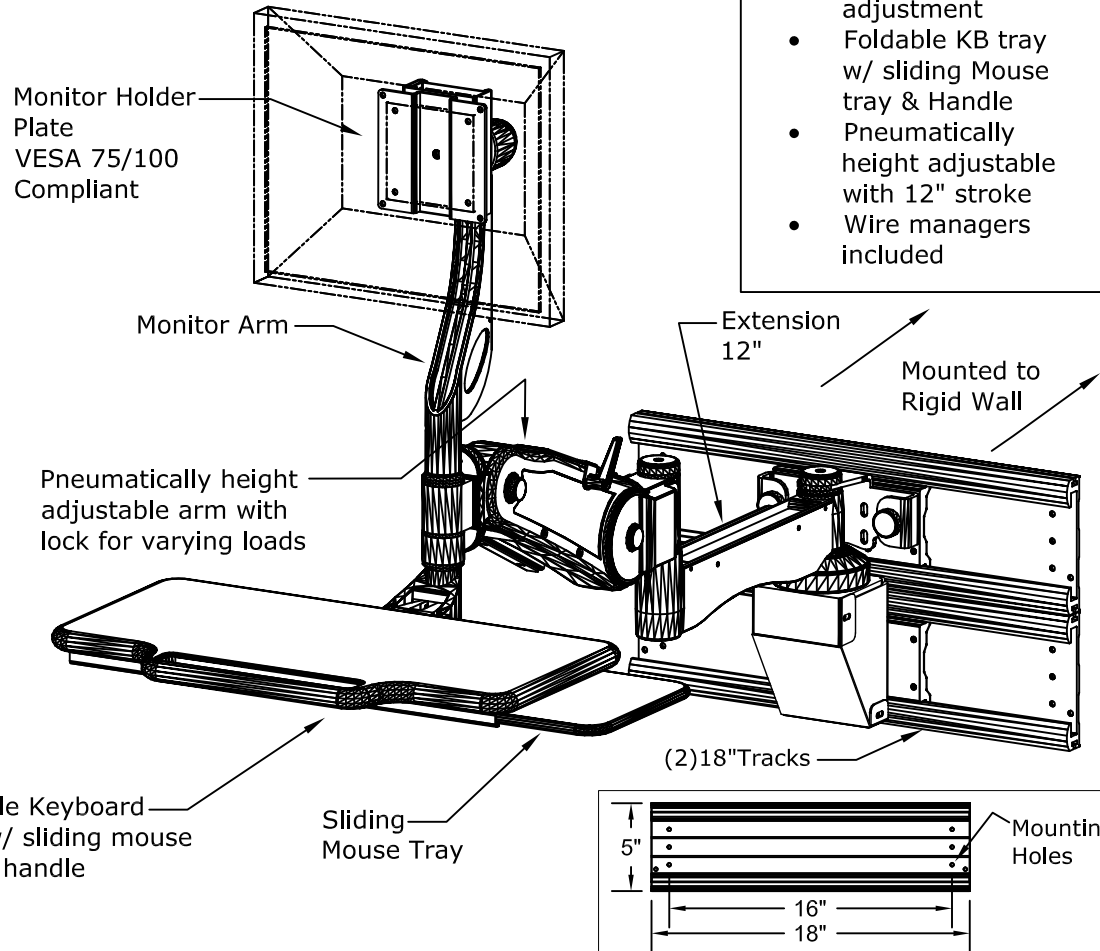

AFC7808-Wall Mount (Track)

SPECIAL FEATURES:

- VESA Compliant Monitor Holder with Tilt & Pan and 3" vertical adjustment
- Foldable KB tray w/ sliding Mouse tray & Handle
- Pneumatically height adjustable with 12" stroke
- Wire managers included

NOTES :

Monitor Weight ≤ 20lbs

MATERIAL :
AS NOTED ABOVE

TOLERANCES UNLESS OTHERWISE SPECIFIED

FRACTIONAL ±1/64
2 PLC. DEC. ±.01
3PLC. DEC. ±.001
ANGULAR ±.5°
FINISH √

DRAWN BY: PR

DATE: 06/21/2010

A P P R O V E D

ENG :
MFG :
QA :
SCALE :

SHEET : 1 OF 1

DESCRIPTION :
AFC 7808

USED ON :

PATH : L:\Final_Assbly\Access.\Monitor Arms\Wall mount series\AFC7808

PDF NAME: AFC7808_12_WMT-01

REV: SIZE A