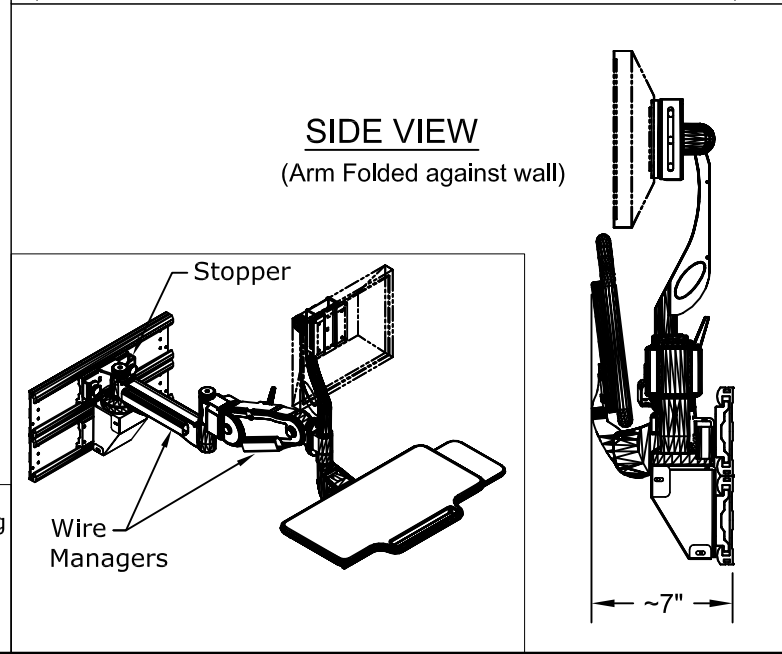

AFC7808-Wall Mount (Track)

SPECIAL FEATURES:

- VESA Compliant Monitor Holder with Tilt & Pan and 3" vertical adjustment
- Foldable KB tray w/ sliding Mouse tray & Handle
- Pneumatically height adjustable with 12" stroke
- Wire managers included

NOTES :

Monitor Weight ≤ 20lbs

MATERIAL :
AS NOTED ABOVE

TOLERANCES UNLESS OTHERWISE SPECIFIED

FRACTIONAL ±1/64
2 PLC. DEC. ±.01
3PLC. DEC. ±.001
ANGULAR ±.5°
FINISH √

DRAWN BY: PR

DATE: 06/21/2010

A P P R O V E D

ENG :
MFG :
QA :
SCALE :

SHEET : 1 OF 1

DESCRIPTION :
AFC 7808

USED ON :

PATH : L:\Final_Assbly\Access.\Monitor Arms\Wall mount series\AFC7808

PDF NAME: AFC7808_12_WMT-01

REV: SIZE A