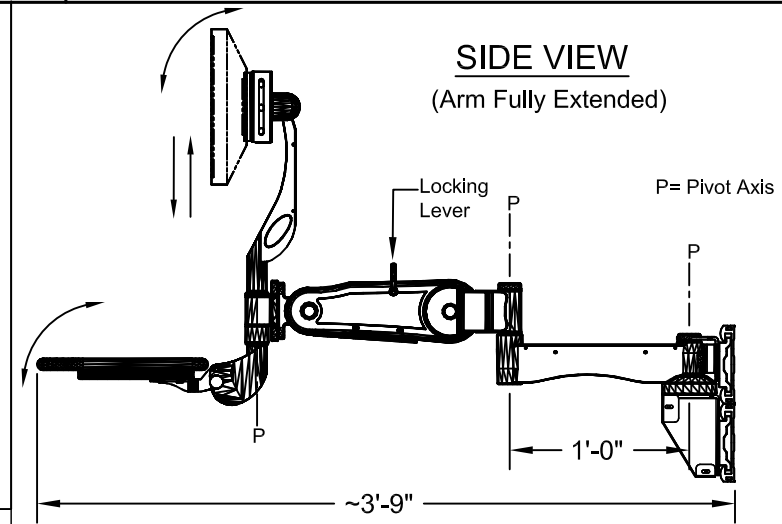

AFC7808-Wall Mount (Track)

SPECIAL FEATURES:

- VESA Compliant Monitor Holder with Tilt & Pan and 3" vertical adjustment
- Foldable KB tray w/ sliding Mouse tray & Handle
- Pneumatically height adjustable with 12" stroke
- Wire managers included

NOTES :

Monitor Weight ≤ 20lbs

MATERIAL :
AS NOTED ABOVE

TOLERANCES UNLESS OTHERWISE SPECIFIED

FRACTIONAL ±1/64
2 PLC. DEC. ±.01
3PLC. DEC. ±.001
ANGULAR ±.5°
FINISH √

DRAWN BY: PR

DATE: 06/21/2010

A P P R O V E D

ENG :
MFG :
QA :
SCALE :

SHEET : 1 OF 1

DESCRIPTION :
AFC 7808

USED ON :

PATH : L:\Final_Assbly\Access.\Monitor Arms\Wall mount series\AFC7808

PDF NAME: AFC7808_12_WMT-01

REV: SIZE A