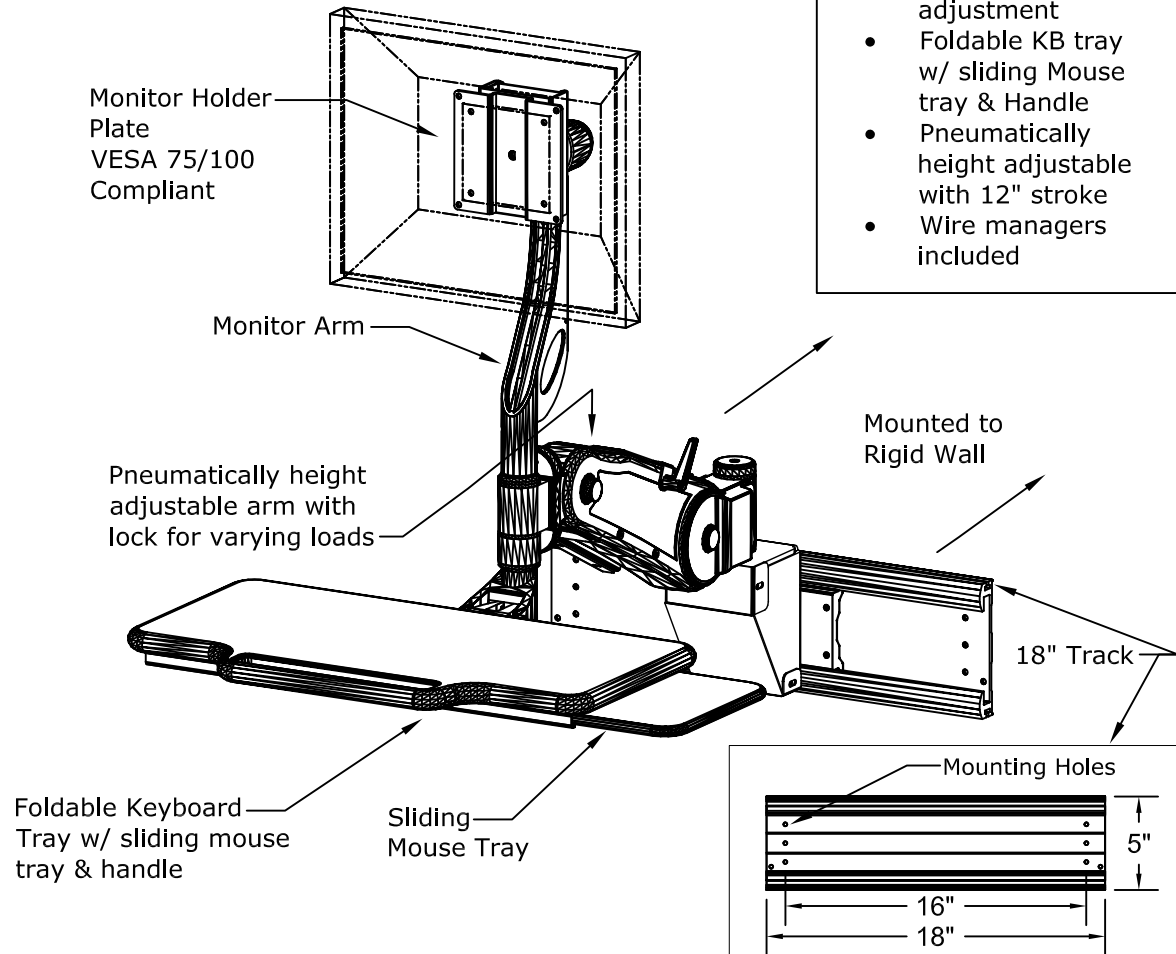

AFC7808-Wall Mount (Track)

SPECIAL FEATURES:

- VESA Compliant Monitor Holder with Tilt & Pan and 3" vertical adjustment
- Foldable KB tray w/ sliding Mouse tray & Handle
- Pneumatically height adjustable with 12" stroke
- Wire managers included

NOTES :

Monitor Weight ≤ 20lbs

MATERIAL :
AS NOTED ABOVE

TOLERANCES UNLESS OTHERWISE SPECIFIED

FRACTIONAL	±1/64
2 PLC. DEC.	±.01
3PLC. DEC.	±.001
ANGULAR	±.5°
FINISH	√32

DRAWN BY: PR
A P P R O V E D

ENG :
MFG :
QA :

SCALE : SHEET : 1 OF 1

DATE: 11/23/2010
DESCRIPTION : AFC 7808

USED ON :

PATH : L:\Final_Assbly\Access.\Monitor Arms\Wall mount series\AFC7808

PDF NAME: AFC7808_01_WMT-01

REV: SIZE A