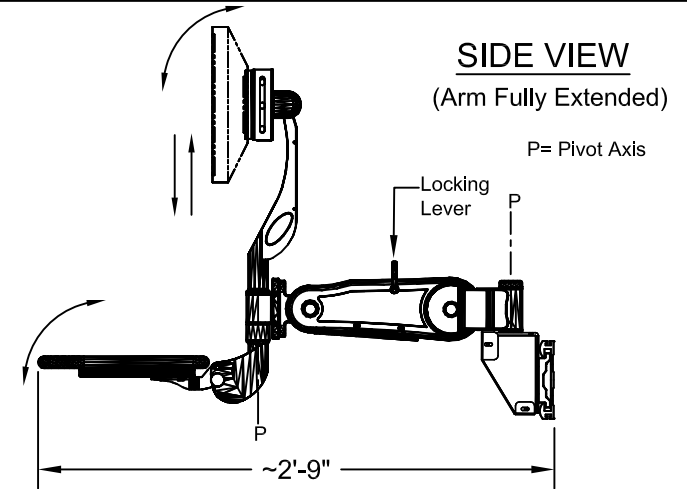

AFC7808-Wall Mount (Track)

SPECIAL FEATURES:

- VESA Compliant Monitor Holder with Tilt & Pan and 3" vertical adjustment
- Foldable KB tray w/ sliding Mouse tray & Handle
- Pneumatically height adjustable with 12" stroke
- Wire managers included

NOTES :

Monitor Weight ≤ 20lbs

MATERIAL :
AS NOTED ABOVE

TOLERANCES UNLESS OTHERWISE SPECIFIED

FRACTIONAL	±1/64
2 PLC. DEC.	±.01
3PLC. DEC.	±.001
ANGULAR	±.5°
FINISH	√32

DRAWN BY: PR
A P P R O V E D

ENG :
MFG :
QA :

SCALE : SHEET : 1 OF 1

DATE: 11/23/2010
DESCRIPTION : AFC 7808

USED ON :

PATH : L:\Final_Assbly\Access.\Monitor Arms\Wall mount series\AFC7808

PDF NAME: AFC7808_01_WMT-01

REV: SIZE A