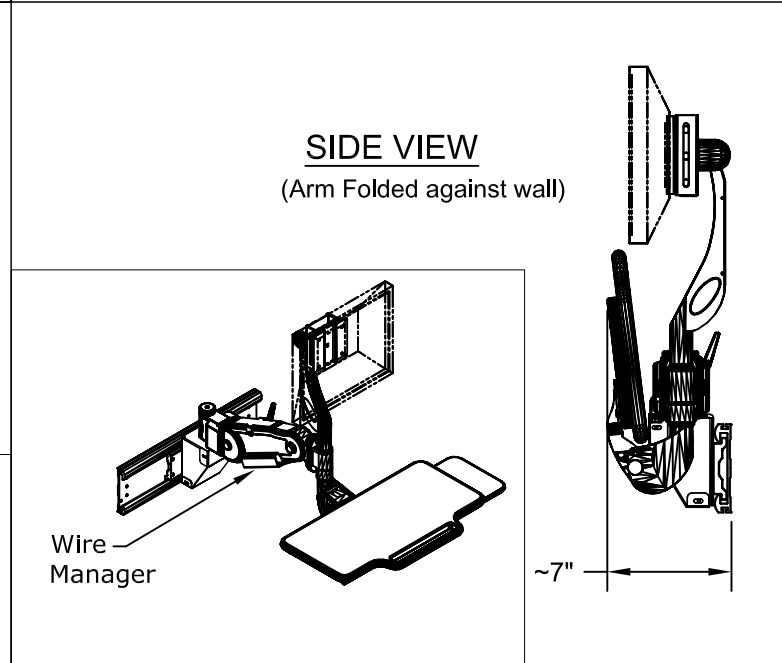

AFC7808-Wall Mount (Track)

SPECIAL FEATURES:

- VESA Compliant Monitor Holder with Tilt & Pan and 3" vertical adjustment
- Foldable KB tray w/ sliding Mouse tray & Handle
- Pneumatically height adjustable with 12" stroke
- Wire managers included

NOTES :

Monitor Weight ≤ 20lbs

MATERIAL :
AS NOTED ABOVE

TOLERANCES UNLESS OTHERWISE SPECIFIED

FRACTIONAL	±1/64
2 PLC. DEC.	±.01
3PLC. DEC.	±.001
ANGULAR	±.5°
FINISH	√32

DRAWN BY: PR
A P P R O V E D

ENG :
MFG :
QA :